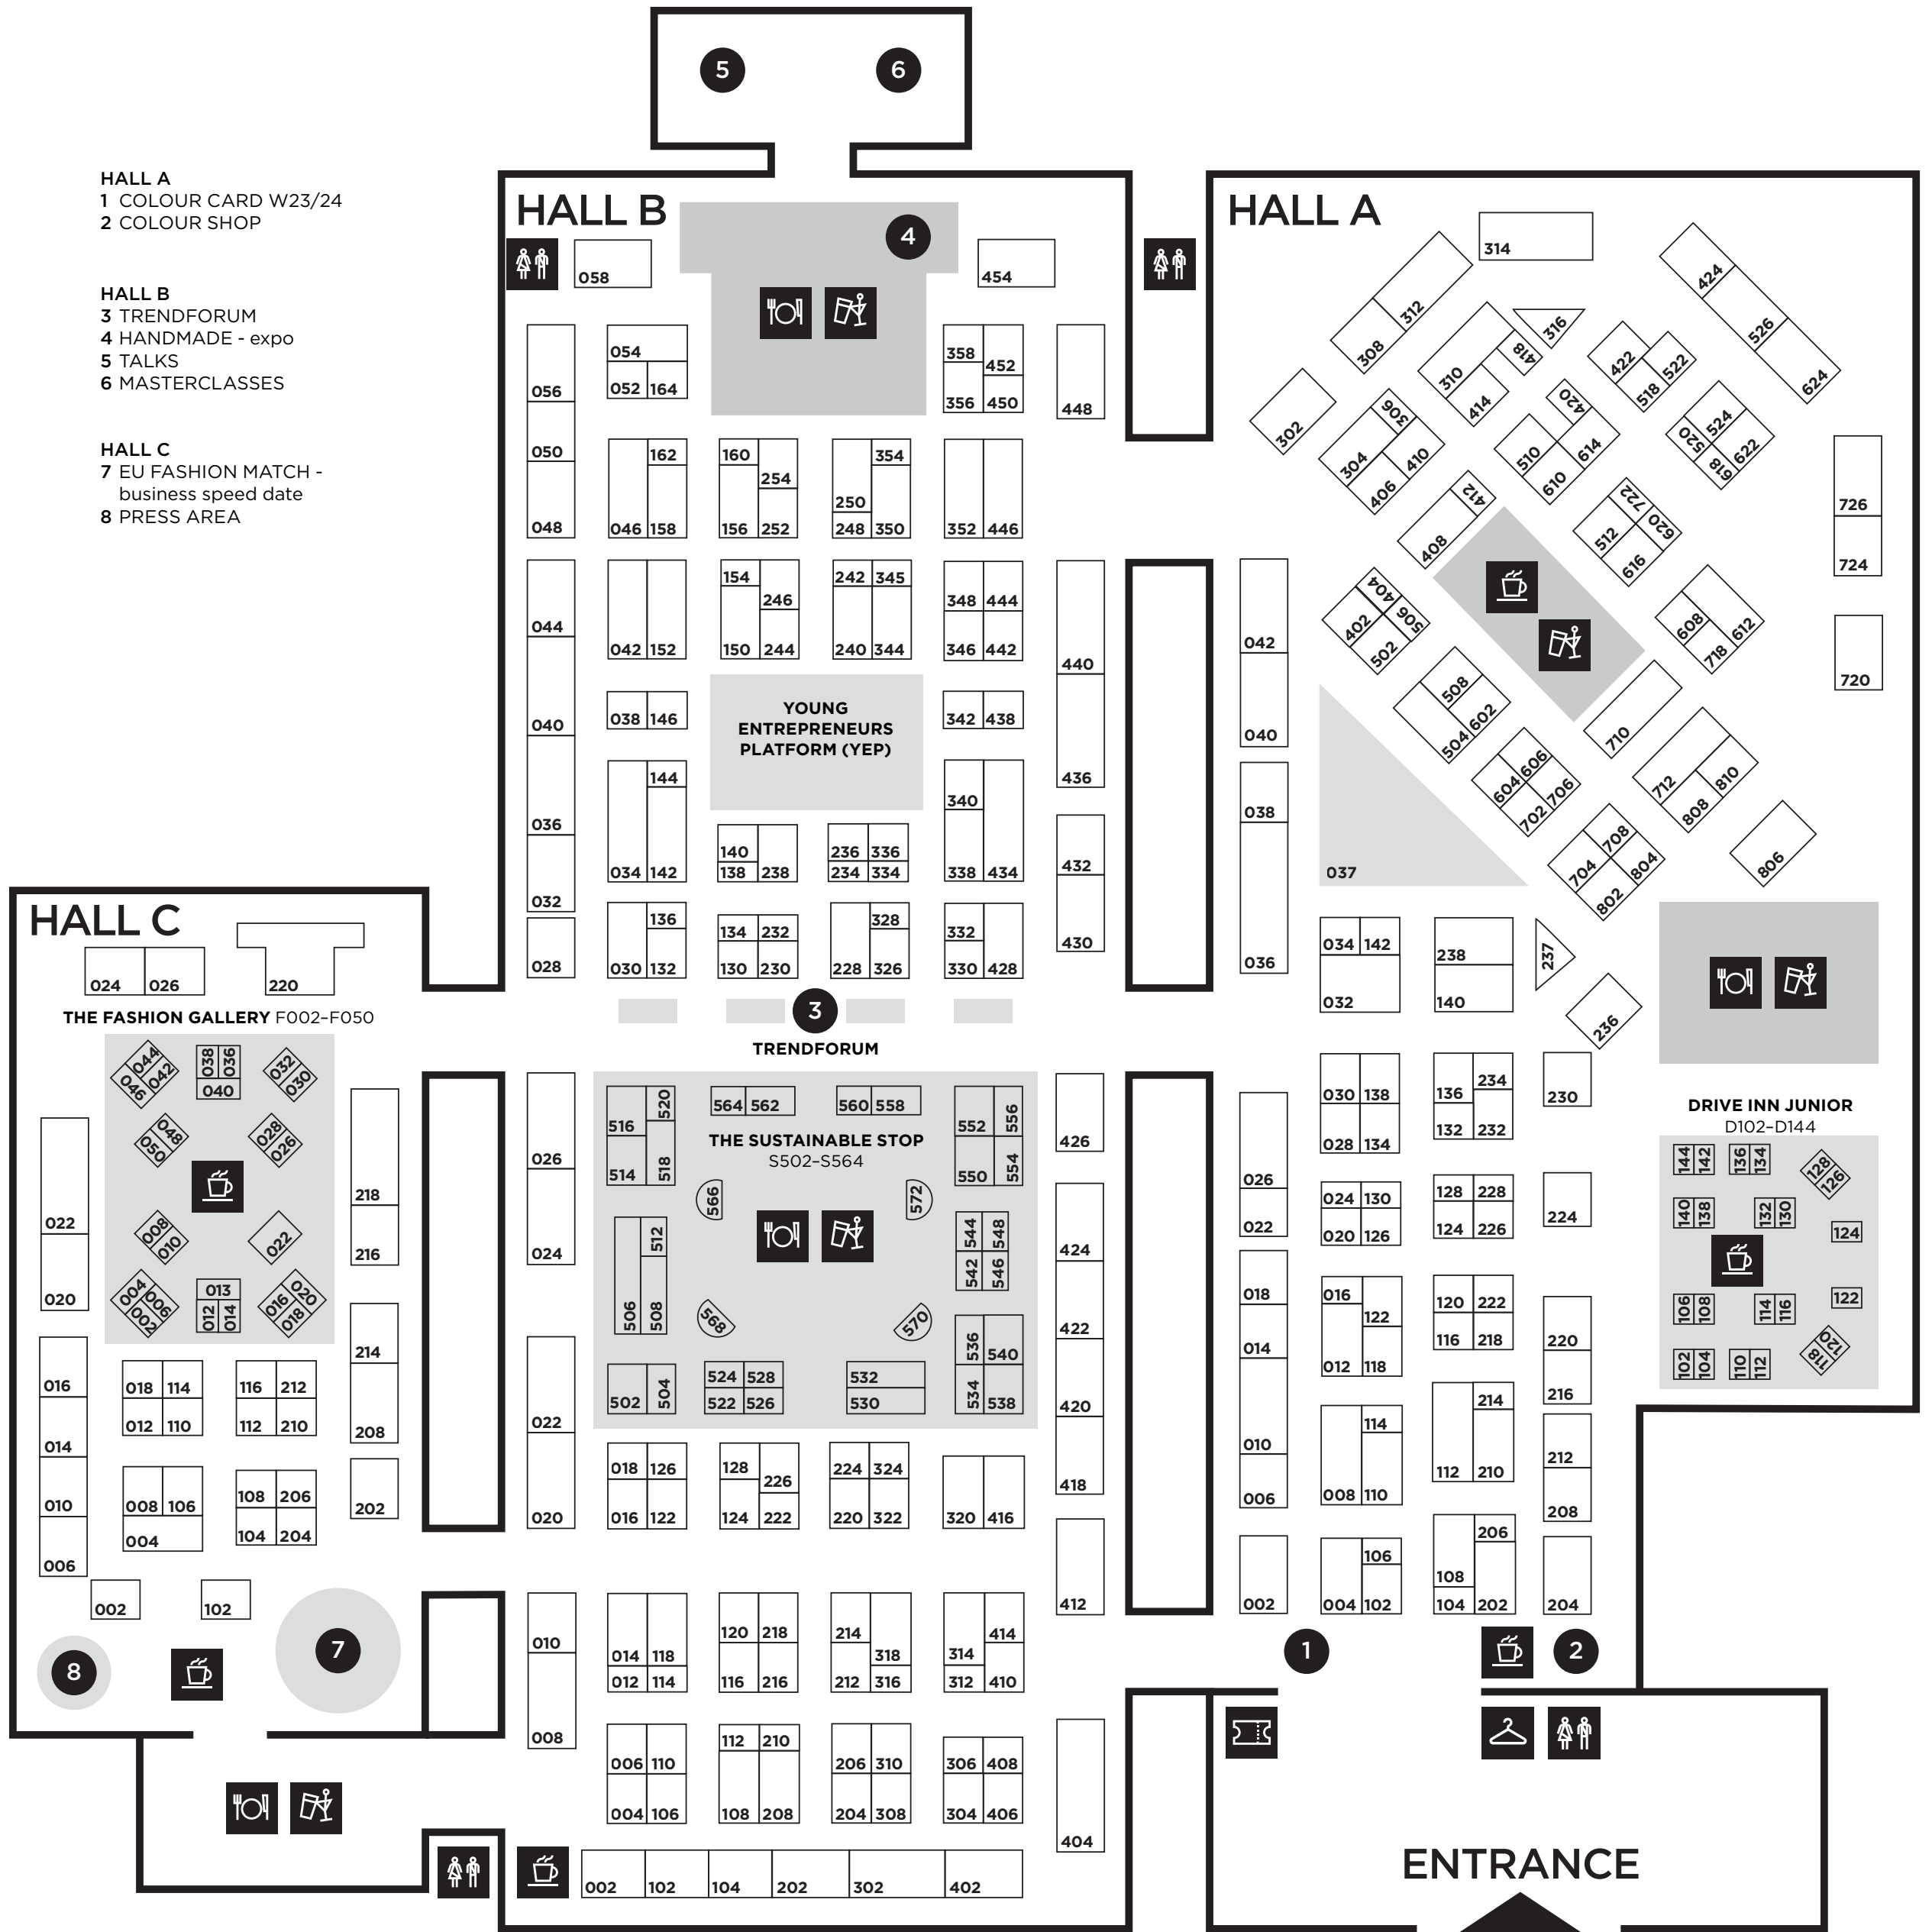

MODEFABRIEK FLOORPLAN

AMSTERDAM FASHION TRADE EVENT JANUARY 22-23 2023

FOLLOW TEAM MF
@modefabriek
#modefabriek
modefabriek.nl

WIFI
Network: Modefabriek
Password: Modefabriek

HALL A
1 COLOUR CARD W23/24
2 COLOUR SHOP

HALL B
3 TRENDFORUM
4 HANDMADE - expo
5 TALKS
6 MASTERCLASSES

HALL C
7 EU FASHION MATCH -
business speed date
8 PRESS AREA